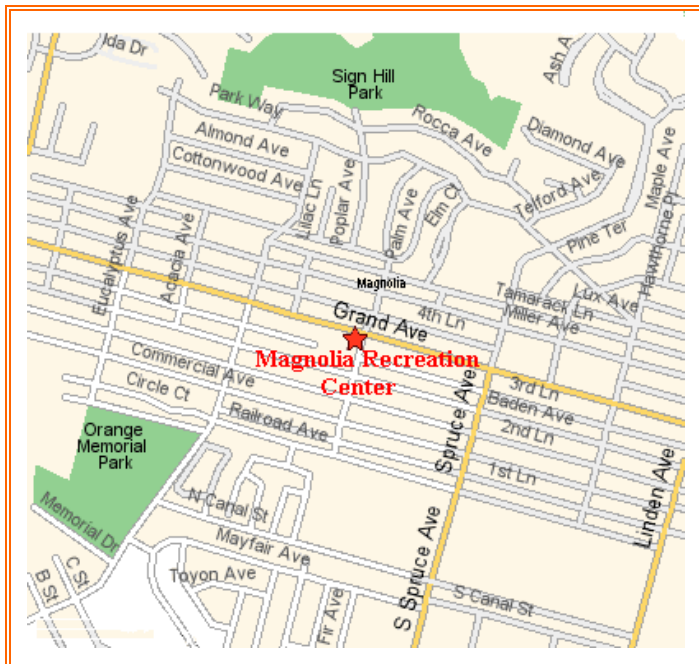

Directions To Magnolia Recreation Center
601 Grand Avenue
South San Francisco, California 94080
www.ssf.net

From San Francisco

Take Hwy 280 South, exit on Westborough Blvd., stay in the left lane; turn left at stop light (Westborough Boulevard); travel approximately 1 mile to El Camino Real and go across El Camino Real (Westborough Blvd. becomes Chestnut Avenue). Proceed on Chestnut Avenue and turn right on Grand Ave. Travel approximately 1/2 of a mile on Grand Avenue; Center is located on the right corner of Grand Avenue and Magnolia Avenue.

or

Take US 101 South, exit on Grand Avenue / Downtown turnoff and stay in left lane. Turn left on Airport Blvd. and turn right on Grand Ave. (next block). Continue approximately 1/2 mile on Grand Avenue; Magnolia Recreation Center is located on the left corner of Grand Avenue and Magnolia Avenue.

From The South Bay

Take Hwy 280 North, exit on Avalon Dr./ Westborough Blvd; stay in the right lane, turn right at the stop light (Westborough Blvd.). Proceed on Westborough Blvd. for one mile and go across El Camino Real (Westborough Blvd. becomes Chestnut Avenue). Proceed on Chestnut Avenue to Grand Ave. and turn right on Grand Ave. Continue approximately 1/2 of a mile on Grand Ave.; Center is located on the right corner of Grand Avenue and Magnolia Ave.

or

Take US 101 toward San Francisco, exit on Grand Avenue; proceed on East Grand Avenue, turn left on Grand Avenue and go approximately 7/8 of a mile to Magnolia Avenue Center is located on left corner of Grand Avenue and Magnolia Avenue.