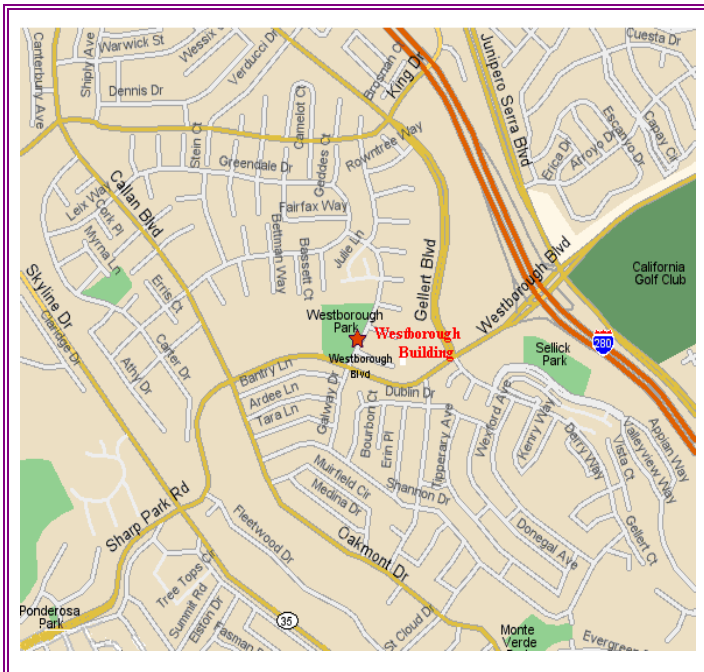

**Directions To Westborough Building**  
**2380 Galway Drive**  
**South San Francisco, California 94080**  
**www.ssf.com**

**From San Francisco**

Take Hwy 280 South, exit on Westborough Blvd; stay on the right lane and merge onto Westborough Boulevard. Travel approximately one third of a mile to the next two stop lights and turn right on Galway Drive. Turn left into the first driveway and park in the side lot.

**or**

Take US 101 South to Junction 380 West, merge onto Hwy 280 North toward San Francisco and exit on Avalon Drive / Westborough Boulevard turnoff. Proceed north on Junipero Serra Blvd. to next two stop lights and turn left on Westborough Boulevard.

Travel approximately one third of a mile to the third stop light and turn right on Galway Dr. Turn left into the first driveway and park in the side lot.

**From the South Bay**

Take Hwy 280 toward San Francisco; exit on Avalon Dr./Westborough Blvd. turnoff; proceed north on Junipero Serra Blvd. to Westborough Blvd. (second stop light) and turn left. Go to the third stop light and turn right on Galway Drive. Turn left into the first driveway and park in the side lot.

Travel approximately one third of a mile to the third stop light and turn right on Galway Drive. Turn left into the first driveway and park in the side lot.